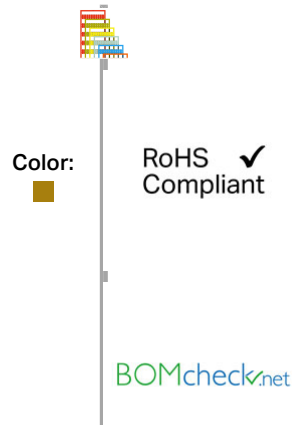

Data sheet | Item number: 793-678/000-017

WMB marking card; as card; MARKED; PE (100x); not stretchable; Vertical marking; snap-on type

793-678/000-017

Data

Technical Data

Color	light green
Marking	PE (100x)
Printing direction	Vertical marking
Color of marking	black
Marking type	Symbol
Konfektionierung	10 strips with 10 markers per card
Marker width	5 mm
Fire load	0.27 MJ